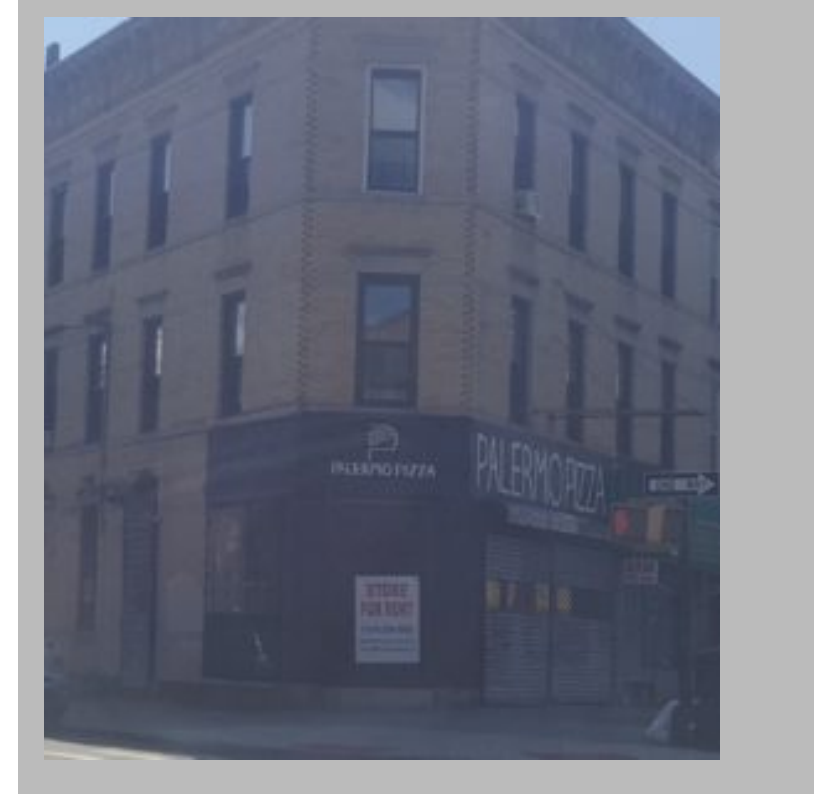

59-40 Myrtle Avenue

Details

Address : 59-40 Myrtle Avenue

Phone Number : Contact: 516-234-5069

Location