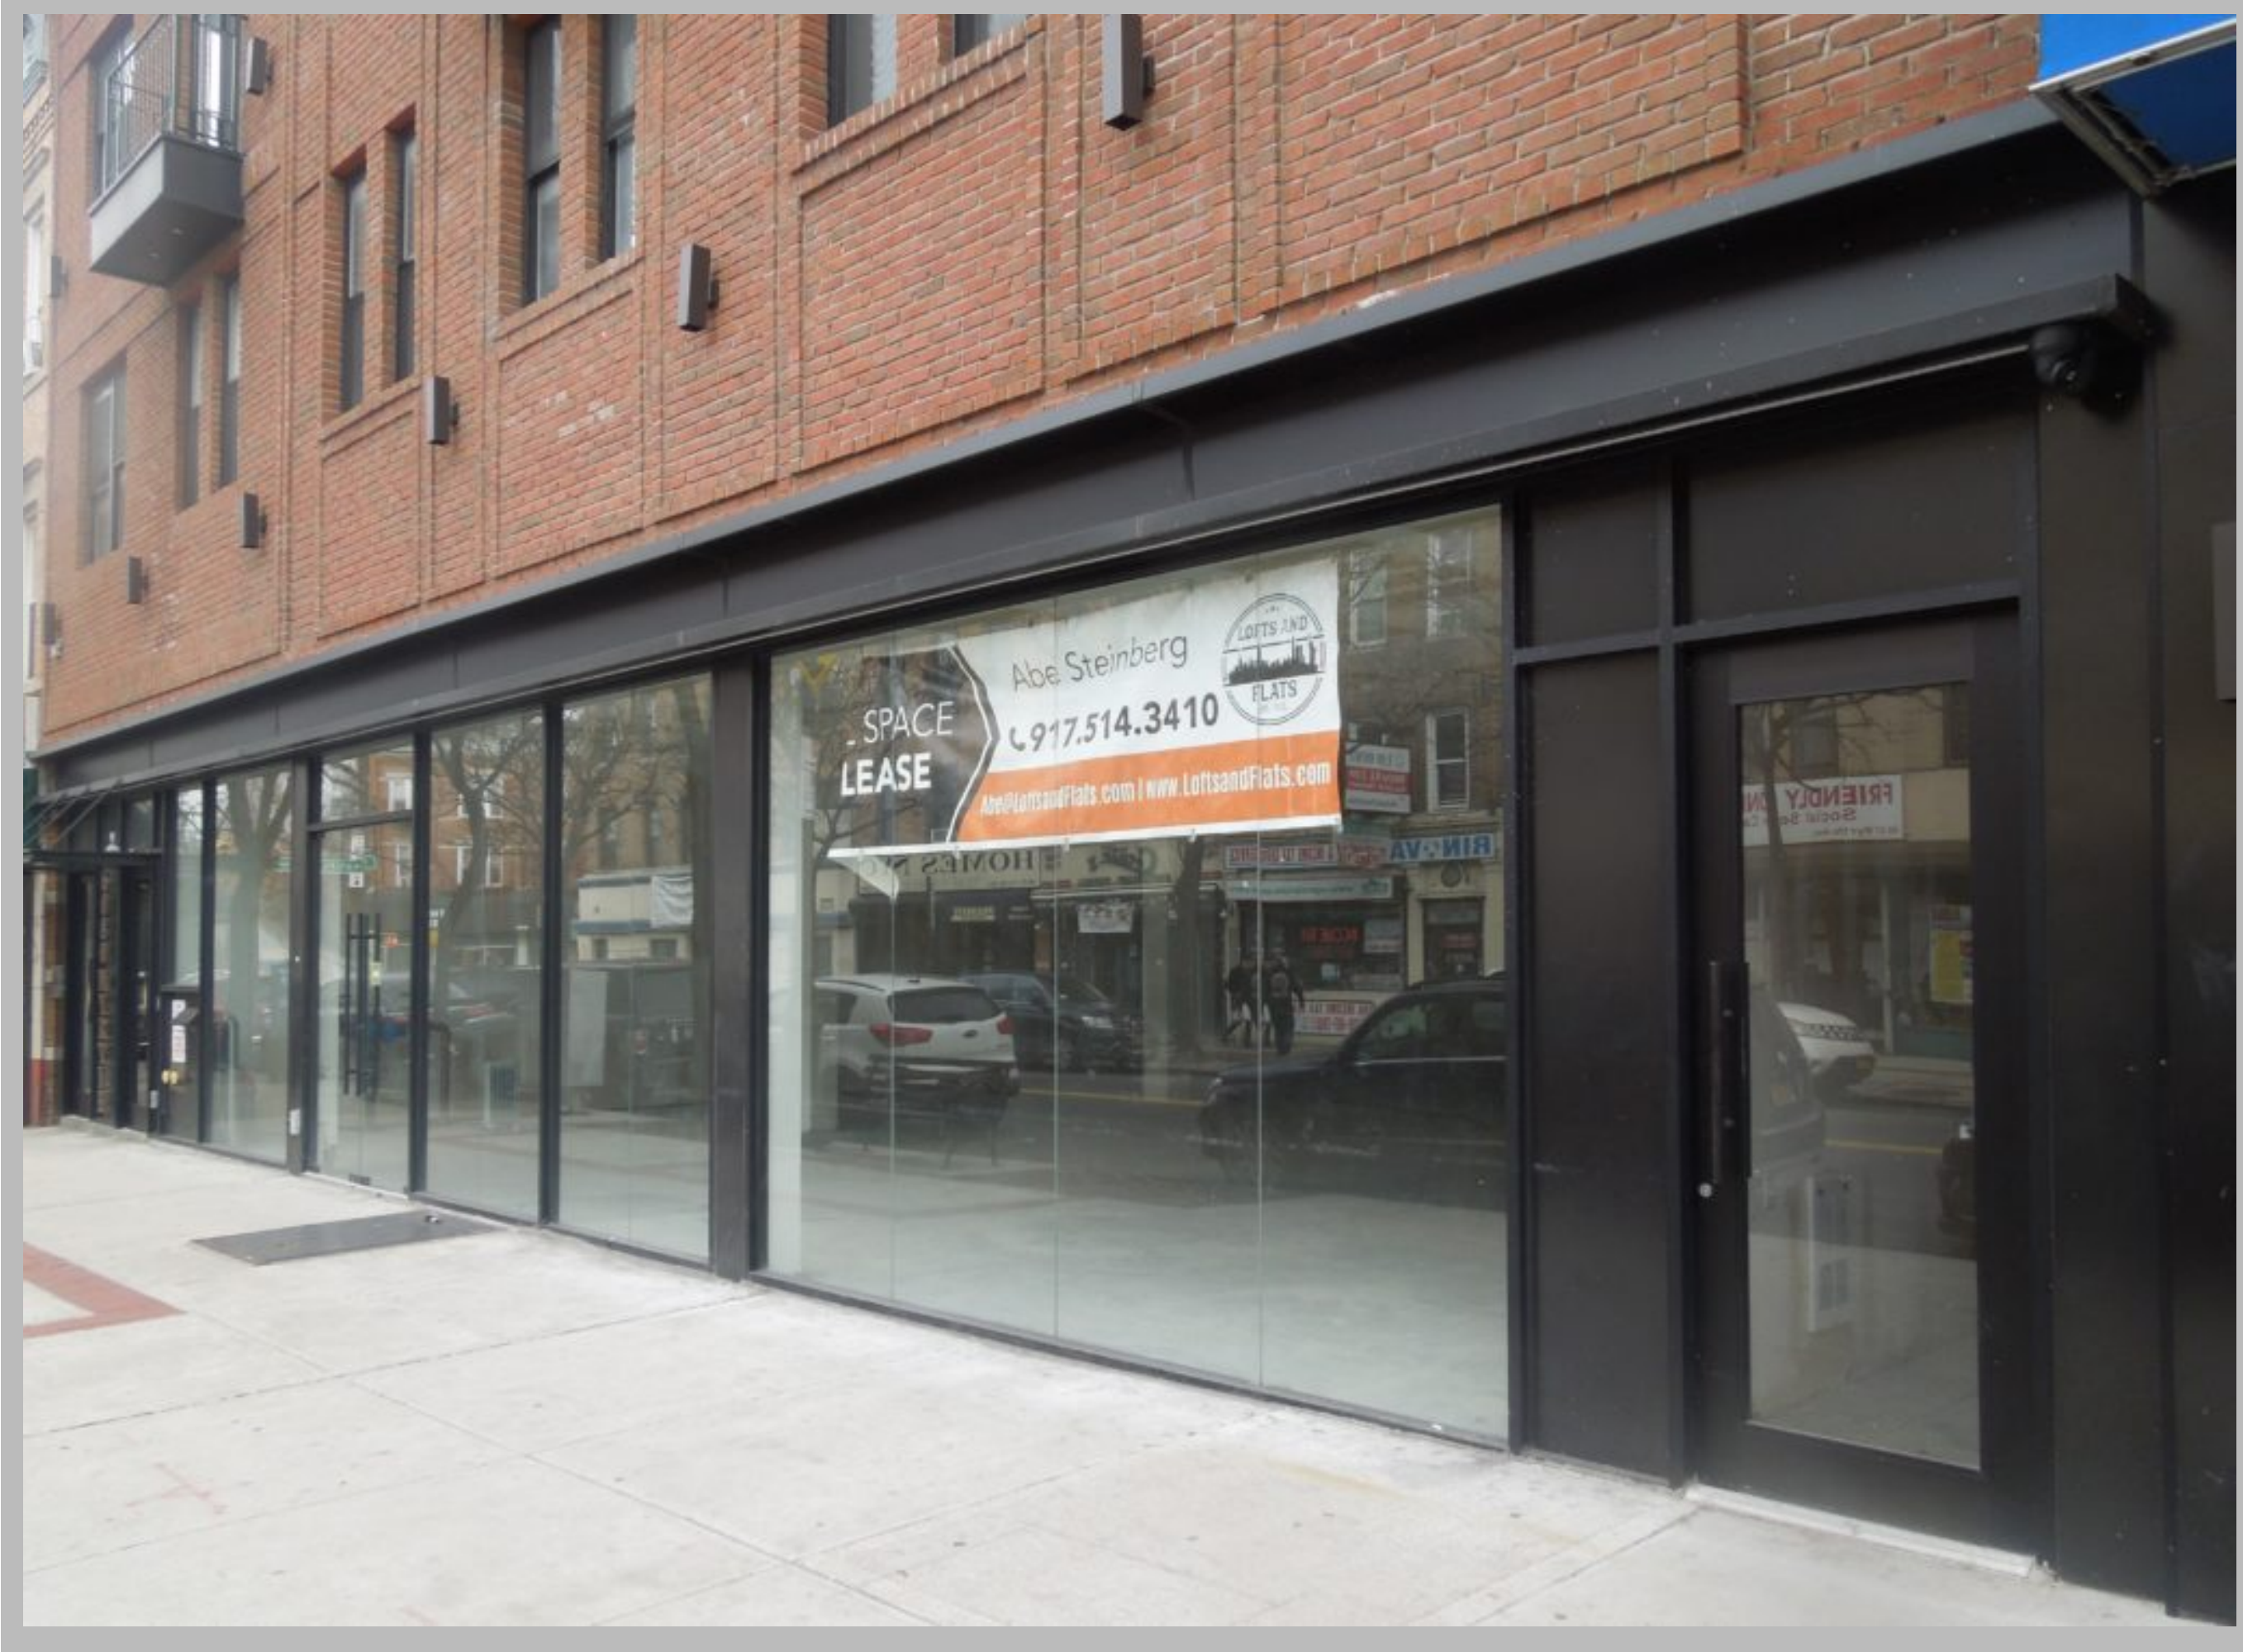

60-80 Myrtle Avenue

Details

Address : 60-80 Myrtle Avenue
Phone Number : Contact: Abe Steinberg,
917-514-3410 at Lofts and Flats

Location