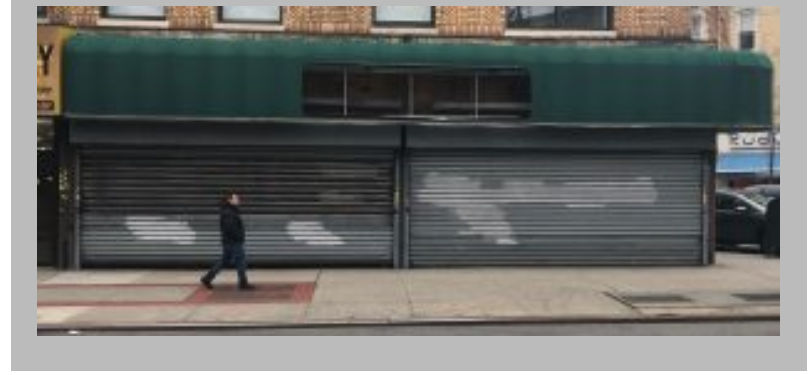

# 56-53 Myrtle Avenue

## Details

Address : 56-53 Myrtle Avenue  
Phone Number : Contact: RKF 212-599-3700,  
[www.RKF.com](http://www.RKF.com)