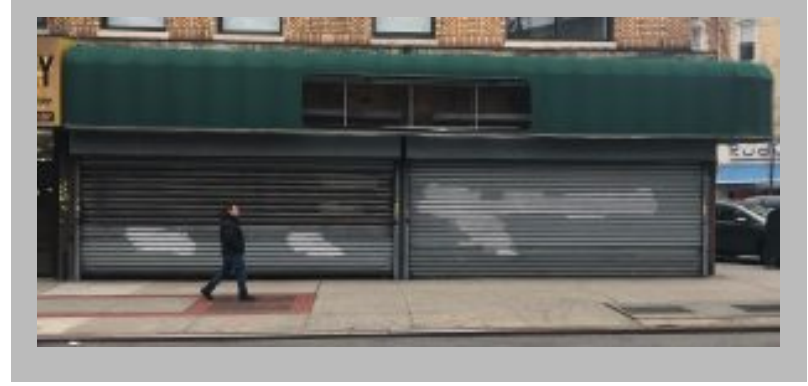

56-53 Myrtle Avenue

Details

Address : 56-53 Myrtle Avenue
Phone Number : Contact: RKF 212-599-3700,
www.RKF.com

Location